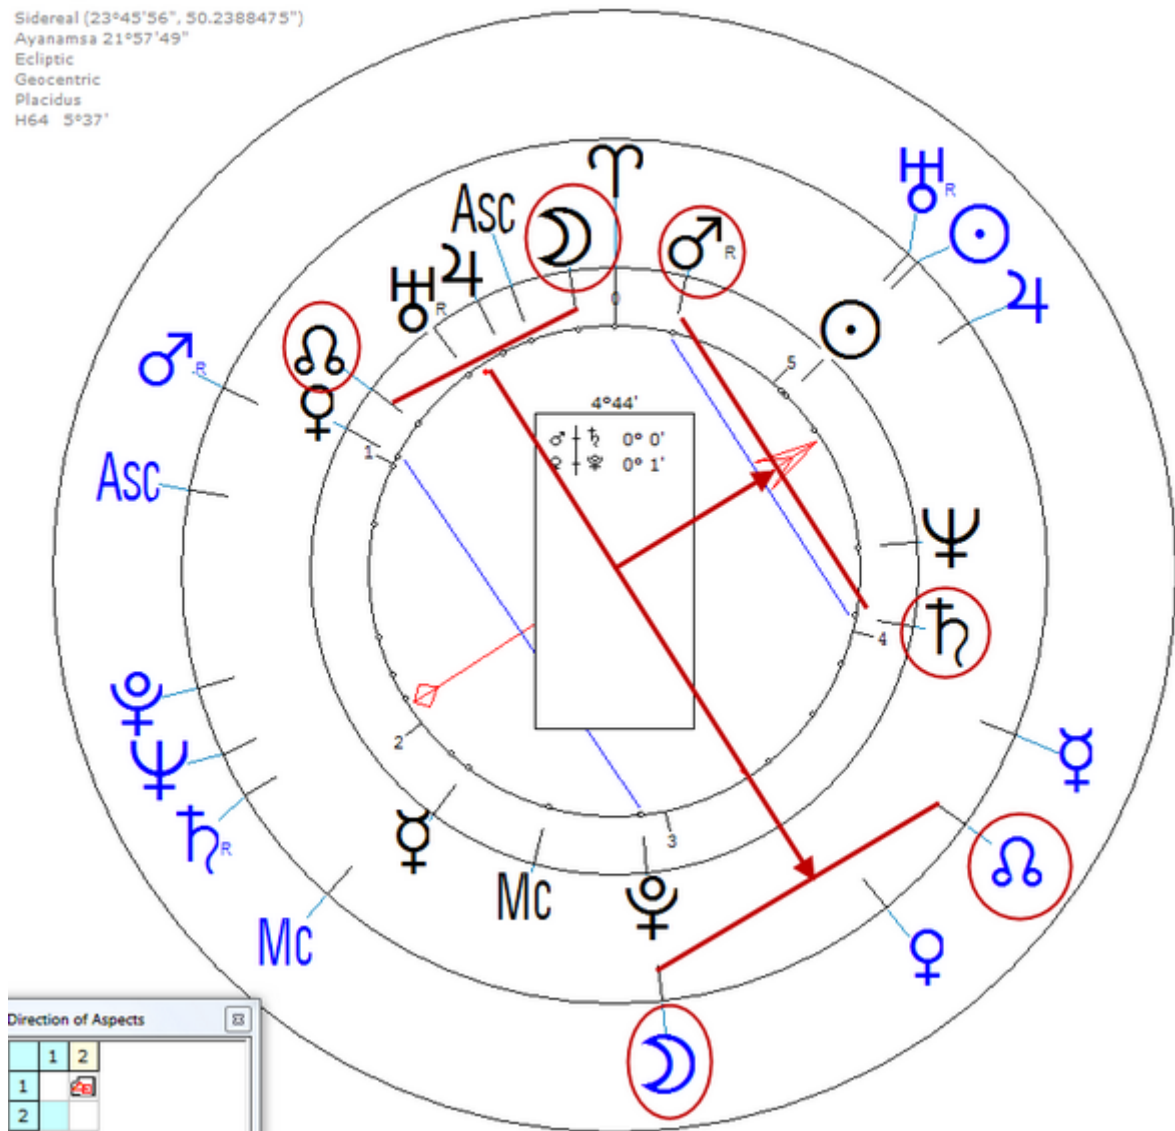

Vetsera, Baroness Mary

19 March 1871 at 20:45 (= 8:45 PM)Wien, AUS, 48n13, 16e20

Austrian royalty, a Baroness.

<http://www.astro.com/astro-databank/Vetsera,_Baroness_Mary>

Death by Suicide 30 January 1889. Apparently the lovers had died in a murder-suicide tryst.

Solar Return (Harmonic 64)

As I wrote in my research " Murder Cases", Baroness Mary Vetsera's birth year must be 1871.

Solar $\text{♃}/\text{♁} = \text{♃}_n/\text{♁}_n = \text{♂}_n/\text{♁}_n$

Solar $\text{♃} = \text{Solar } \text{♂}/\text{♁} = \text{Solar } \text{♂}/\text{♃}$ (shooting)

Vetsera, Baroness Mary
19 March 1871 Sun 20:45 (GMT+1:05:20) 48n13 16e20
Vienna, Austria
Sidereal (23°45'56", 50.2388475")
Ayanamsa 21°57'49"
Ecliptic
Geocentric
Placidus
H64 5°37'